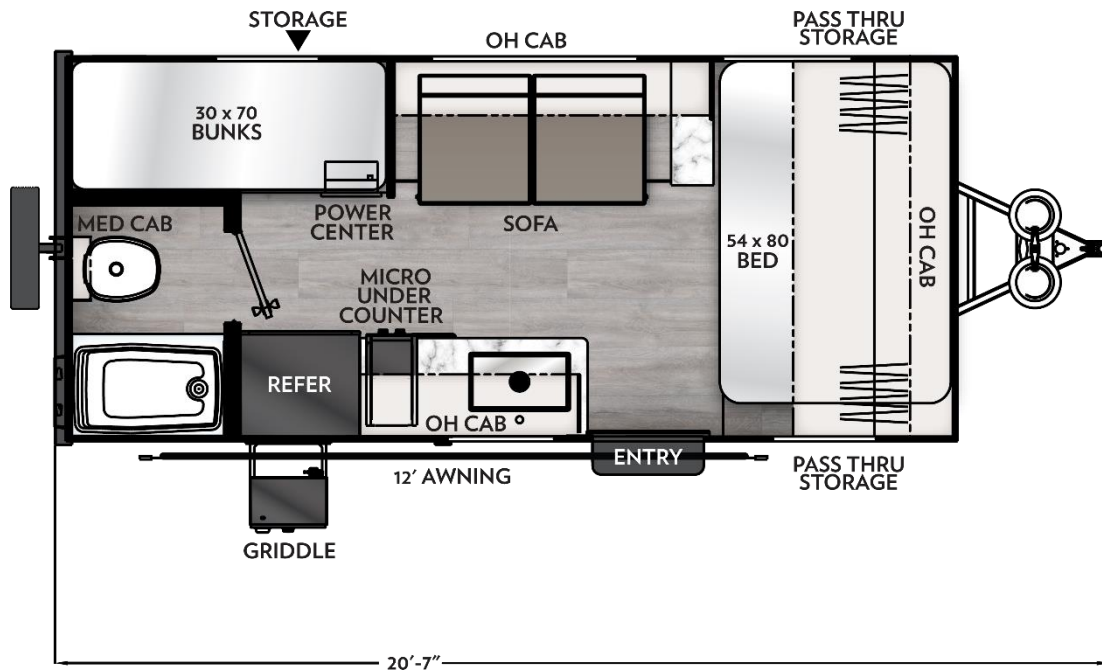

APEX

184BH

NANO OFF GRID

Bunk Model Under 21'!

Standard Features

- Two Bunks
- Only 20' 7" Total Length
- Sleeps 5-6 People
- Large Pass Through Storage Area
- 15K A/C Standard
- On Demand Tankless Hot Water Heater
- Dual Azdel Laminated Walls and Laminated Roof
- Cast Iron Griddle