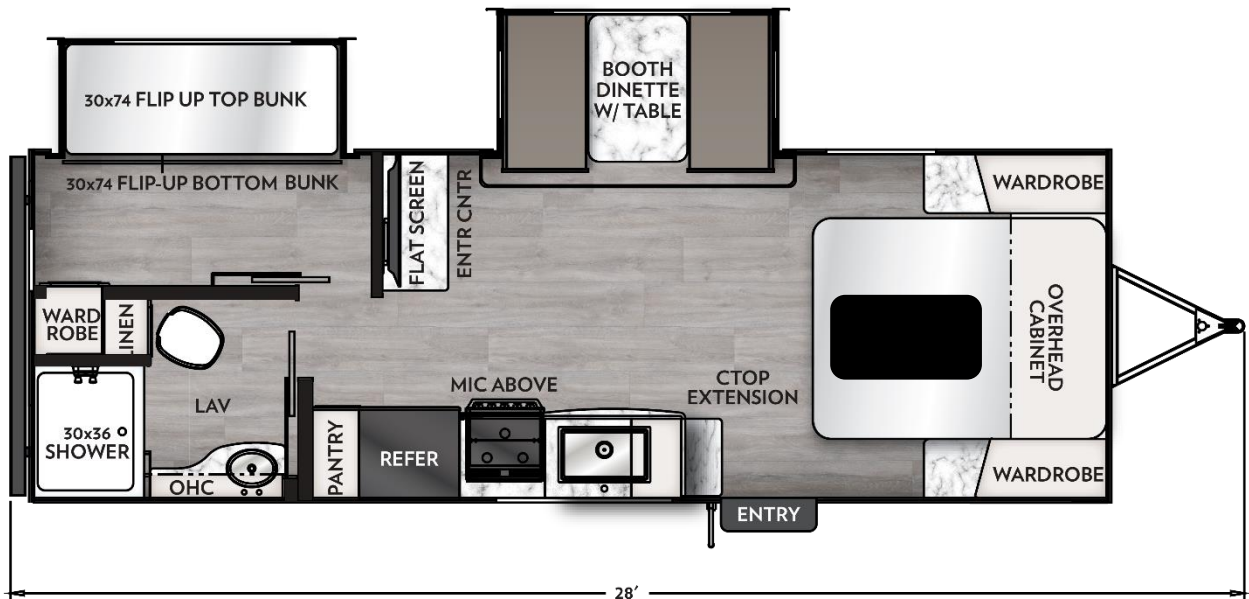

# 241BHS

## Private Bunk Room Just 28'!

### Standard Features

- Private Bunk Room
- Approximate Weight 5,500lbs.
- Multifunction Air Fryer
- Murphy Bed
- Only 28' Total Length
- Dual Azdel Laminated Walls and Laminated Roof
- Walk Around True Queen Bed
- 15K A/C Standard
- On Demand Tankless Hot Water Heater
- 40' Smart TV