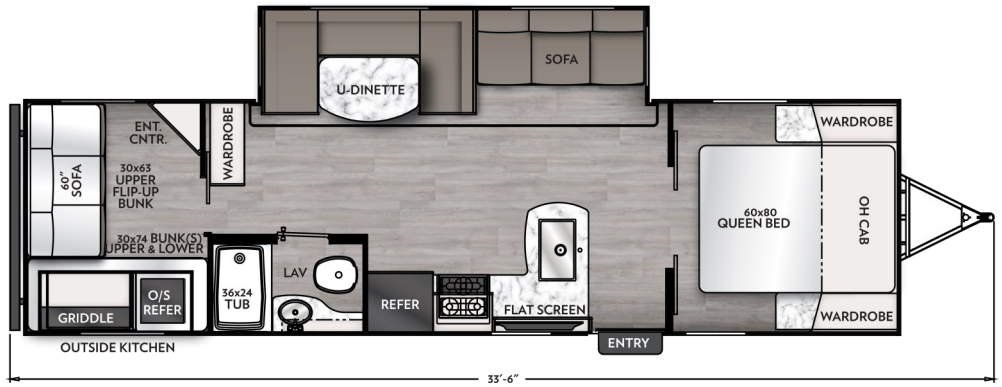

# 291TBSS

## Introducing

- Super Bed Storage
- Triple Bunk Private Bunk Room
- Air Fryer
- U-Shaped Dinette
- Direct View Entertainment
- Outside Kitchen
- Sleeps 8-10

**6000 lbs. Dry Weight!**