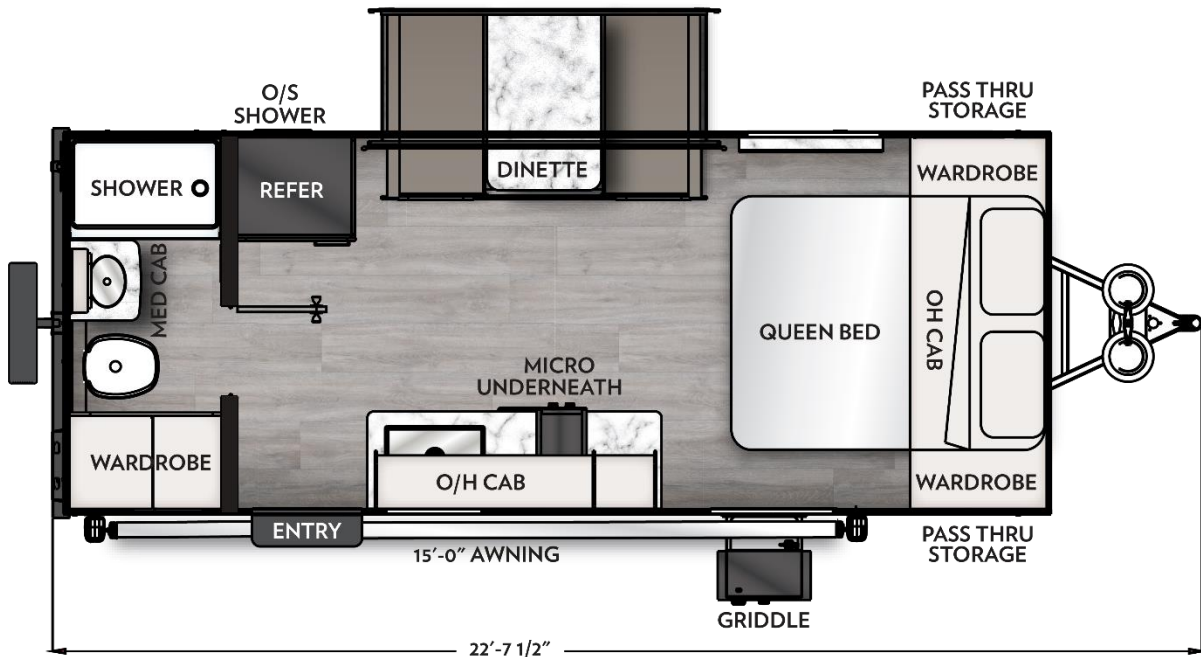

190RBS

Only 3,630 lbs. Dry Weight!

Introducing

- Rear Entry Couples Coach
- Only 22' 7 1/2" Total Length
- Outside Cast Iron Griddle
- Walk Around RV Queen Bed
- Rear Bath with Large Wardrobe Storage