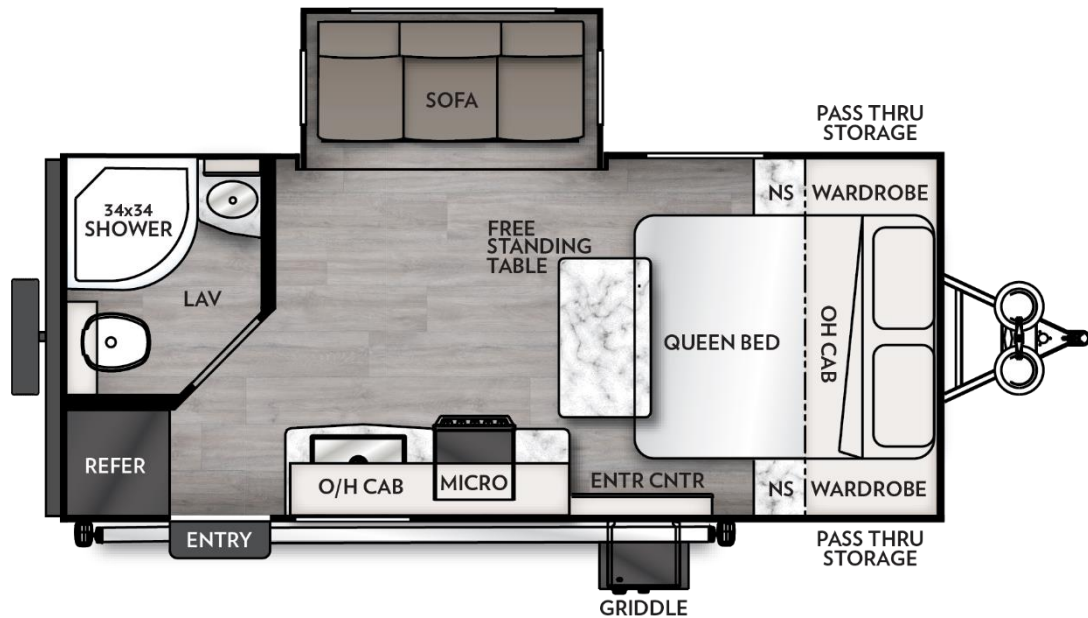

APEX

188RBST

ULTRALITE

Couples Coach

Standard Features

- Direct View Entertainment
- Multifunction Air Fryer
- Dual Azdel Laminated Walls and Laminated Roof
- 60" x 80" Queen Bed with Super Bed Storage
- 15K A/C Standard
- On Demand Tankless Hot Water Heater
- 32" Smart TV