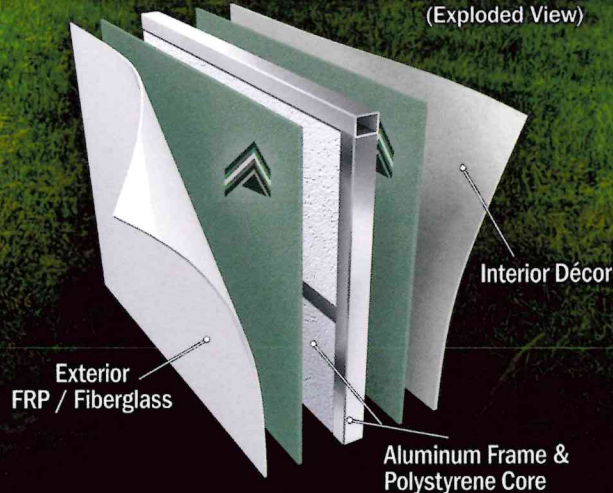

APEX

ULTRALITE

FEATURING ▶

RV COMPOSITE PANELS

AZDEL
ONBOARD®

We use AZDEL ONBOARD® composite in place of lauan plywood during your RV's exterior and interior sidewall construction.

The composite is produced using a patented blend of polypropylene and fiberglass to create technologically superior walls that will help extend the life of your RV.

RV Sidewall Cut-Away
(Exploded View)

Coachmen
Recreational Vehicles

A division of Forest River, Inc.

THE PEAK OF QUALITY
AND PERFORMANCE