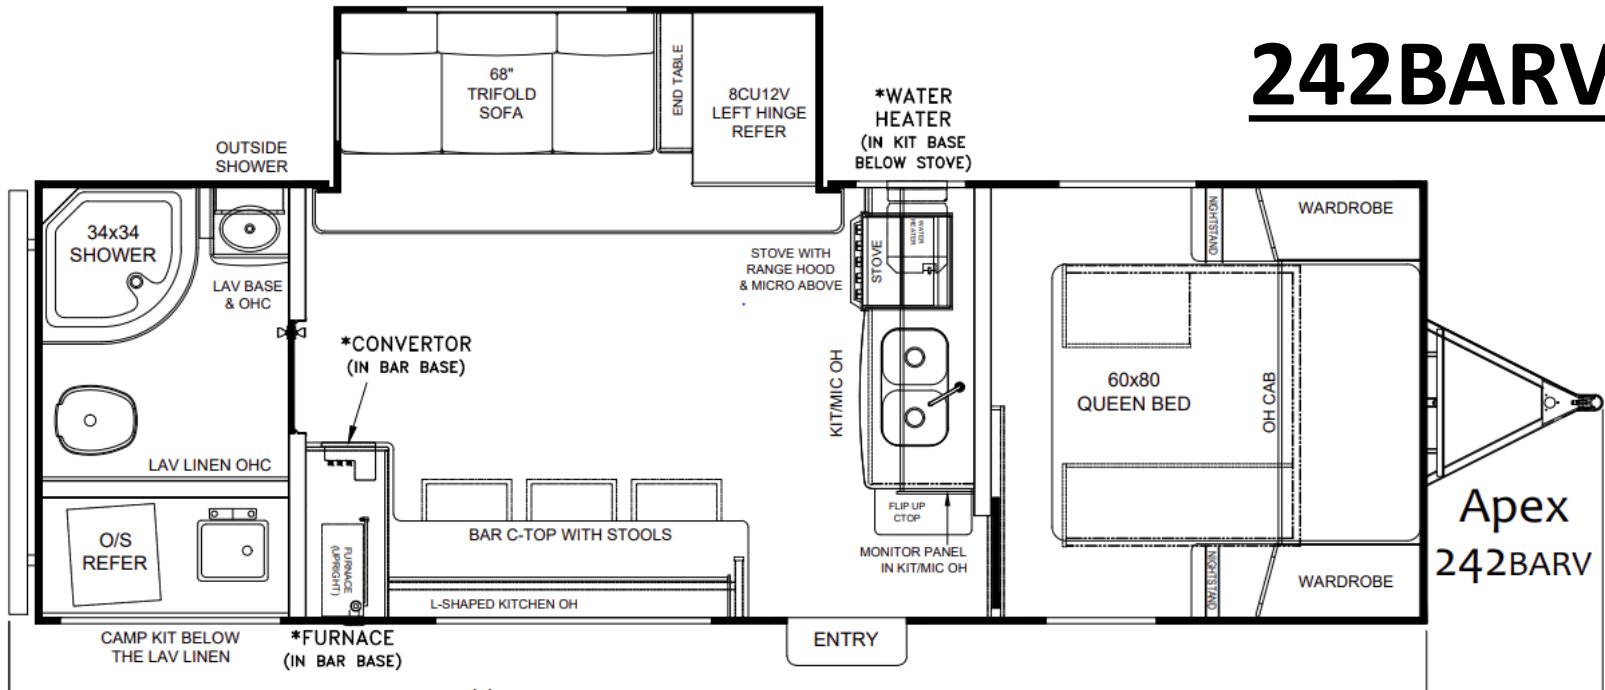

### Key Floor Plan Features:

- ✓ Under 29' Real Length
- ✓ Under 5,800 lbs. Dry Weight
- ✓ Large Bar top with Stools
- ✓ Large Camp side Window
- ✓ Large Outside Camp Kitchen
- ✓ Drink Fridge and Ice Maker at the Bar!
- ✓ Outside Entertainment w/ Smart TV
- ✓ Super Bed Storage
- ✓ On Demand Tankless Hot Water Heater
- ✓ Air Fryer Oven

### Specifications

Hitch Weight:	740 lb.
GVWR:	7,600 lb.
UVW:	5,772 lb.
CCC:	1,828 lb.
Exterior Length:	28' 10"
Exterior Height:	10' 7"
Exterior Width:	8'
Fresh Water:	50 gal.
Grey Water:	35 gal.
Black Water:	35 gal.
Awning Size:	16'